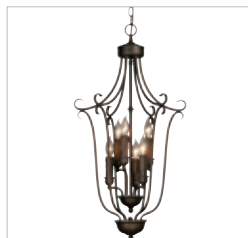

Also Available

6426-6 RBZ